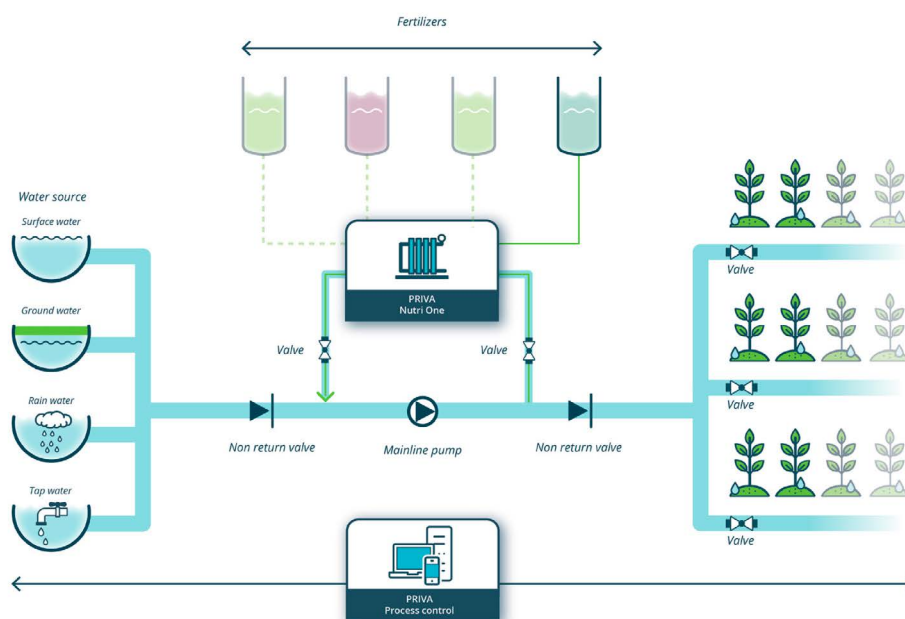

Want to know more or get in touch? Visit priva.com/nutri-line
#creatingaclimateforgrowth